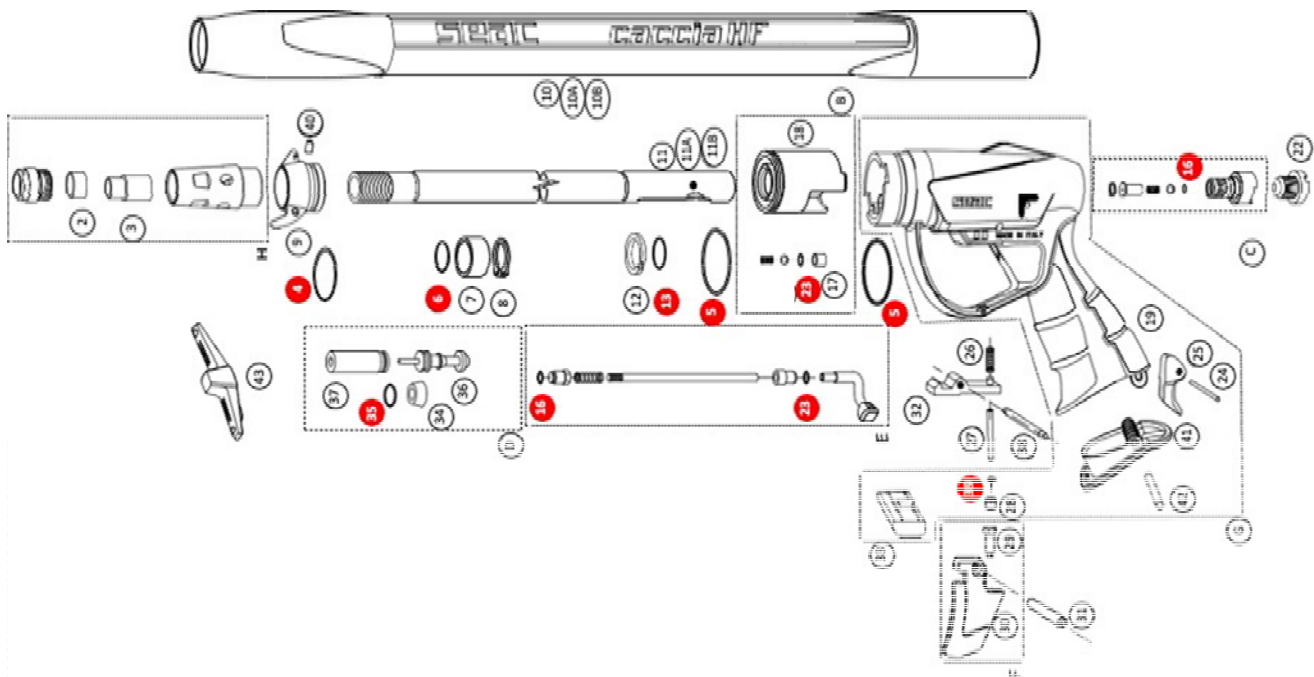

CACCIA HF

CHART NO: 1AG

CACCIA HF

UPDATED: 07/01/2020

REF	CODE		DESCRIPTION	REF	CODE		DESCRIPTION
2	02600	1190050000000A	Shock absorber	30	35601	1190037000000A	Trigger
3	03600/C	1190053000000A	Shock absorber bushing	31	36601	1190106000000A	Trigger pin 4 x 23
4	S096001	1190077000000A	O-ring 3100 (Wishbone)	32	37600	1190039000000A	Catch hook
5	05600	1190069000000A	Tank O-ring	33	38601	1190047000000A	Safety catch
6	06601	1190071000000A	O-ring 119 (Barrel wishbone)	34	39601	1190109000000A	Piston cap
7	07601	1190055000000A	Bushing	35	S101017	0390055000000A	Piston O-ring
8	08601	1190067000000A	Barrel snap ring	36	41601	1190040000000A	Piston body
9	09604	1190042000000A	CACCIA HF wishbone	37	42601	1190057000000A	Piston bushing
10	10704	1171002400305A	CACCIA HF 75 outer barrel / tank	38	36600	1190105000000A	Catch hook pin 4 x 24.5
10A	10705	1171002400360A	CACCIA HF 90 outer barrel / tank	39	S812017	0390241000000A	O-ring 2007 (Connecting piston)
10B	10706	1171002400485A	CACCIA HF 115 outer barrel / tank	40	09602/B	1190080000000A	Gun sight
11	11614	1170001160355A	CACCIA HF 75 inner barrel	41	50605	1190093000000A	Hand grip cap
11A	11615	1170001160411A	CACCIA HF 90 inner barrel	42	36602	1190107000000A	Hand grip cap pin 4 x 29.5
11B	11616	1170001160587A	CACCIA HF 115 inner barrel	43	163	1340011000000A	Loader
12	12603	1190082000000A	Power regulator retainer ring				
13	S101024	0390058000000A	Barrel/Power regulator O-ring				
16	16600	1190073000000A	O-ring 2012	ASSEMBLIES			
17	17602	1190056000000A	O-Ring lock bushing	B	48603	1190028000000A	Power regulator assembly
18	18603	1190030000000A	Power regulator	C	49601	1190032000000A	Inlet valve assembly
19	19606	1190008000000A	Handle	D	54601/B	1190092000000A	CACCIA-CACCIA HF Piston assembly
22	22601	1190090000000A	Inlet valve cap	E	50603	1190063000000A	Power adjustment rod
23	23602	1190074000000A	2015 Power adjustment rod O-ring	F	53601	1190035000000A	Trigger assembly
24	29601	1190099000000A	Line release pin	E+G	52604	1190013000000A	Handle Assembly
25	30601	1190101000000A	Line release	H	46601	1190026000000A	Muzzle assembly
26	31600	1190083000000A	Catch hook spring	---	55600	1190025000000A	Manual air injector
27	32601	1190103000000A	Connecting piston	NOTE			
28	33601	1190060000000A	Connecting piston bushing	Parts highlighted in red are included in the service kits			
29	34600	1190046000000A	Trigger adjusting screw