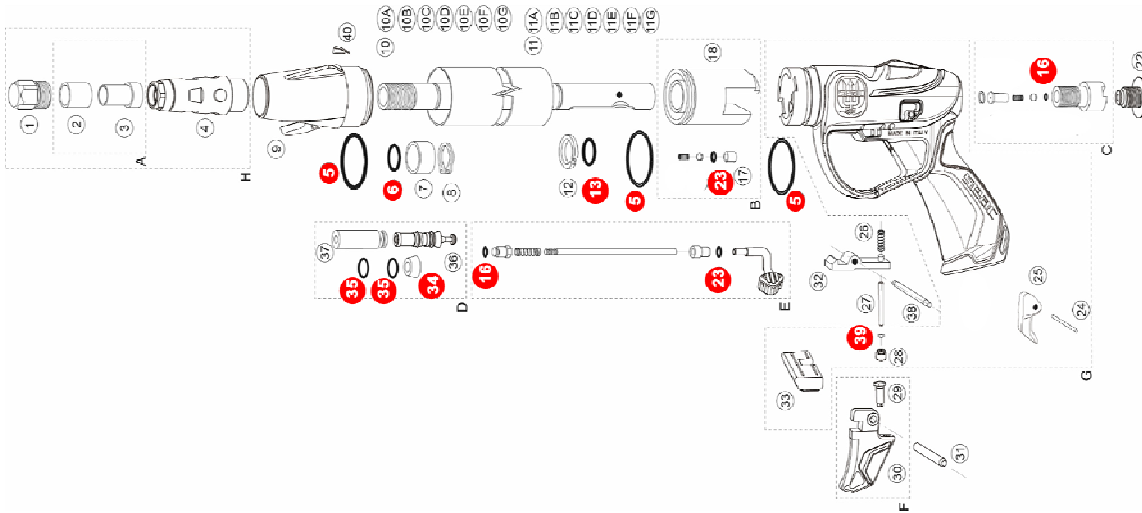

ASSO C/R - ASSO S/R

CHART NO: 3AG	ASSO C/R - ASSO S/R	UPDATED: 26/11/2020

REF	CODE	DESCRIPTION	REF	CODE	DESCRIPTION		
1	119-209	1190050000000A	Muzzle ring nut	23	23602	1190074000000A	Power adjustment rod O-ring
2	02600	1190050000000A	Shock absorber	24	29601	1190099000000A	Line release pin
3	03600/B	1190052000000A	Shock absorber bushing	25	119-187R	1190187000720A	Line release
5	05600	1190069000000A	Tank O-ring	26	31600	1190083000000A	Catch hook spring
6	06600	1190070000000A	Barrel/wishbone O-ring	27	32600	1190102000000A	Connecting piston
7	07600	1190054000000A	Bushing	28	33600	1190059000000A	Connecting piston bushing
8	08600	1190066000000A	Barrel snap ring	31	36601	1190106000000A	Trigger pin 4 x 23
9	09601	1190044000000A	Wishbone	32	37600	1190039000000A	Catch hook
10	10600	1171001400040A	Asso 30 outer barrel / tank	33	119-186R	1190186000720A	Safety catch
10A	10601	1171001400090A	Asso 40 outer barrel / tank	34	39600	1190108000000A	Piston cap
10B	10602	1171001400170A	Asso 50 outer barrel / tank	35	40600	1190076000000A	Piston O-ring
10C	10603	1171001400235A	Asso 65 outer barrel / tank	38	36600	1190105000000A	Catch hook pin 4 x 24.5
10D	10604	1171001400286A	Asso 75 outer barrel / tank	39	S812017	0390241000000A	O-ring 2007 (Connecting piston)
10E	10605	1171001400341A	Asso 90 outer barrel / tank	40	119-201R	1190201000720A	Sight
10F	10606	1171001400466A	Asso 115 outer barrel / tank				
10G	10607	1171001400617A	Asso 135 outer barrel / tank				
11	11600	1170001180110A	Asso 30 inner barrel	ASSEMBLIES			
11A	11601	1170001180160A	Asso 40 inner barrel	---	119-182	1190182000000A	Asso service kit
11B	11602	1170001180241A	Asso 50 inner barrel	A	47600/B	1190051000000A	Shock absorber assembly
11C	11603	1170001180306A	Asso 65 inner barrel	B	48603	1190028000000A	Power regulator assembly
11D	11604	1170001180355A	Asso 75 inner barrel	C	49600	1190032000000A	Inlet valve assembly
11E	11605	1170001180411A	Asso 90 inner barrel	D	119-183	1190183000000A	Piston assembly
11F	11606	1170001180587A	Asso 115 inner barrel	E	119-181R	1190181000720A	Power adjustment rod
11G	11607	1170001180688A	Asso 135 inner barrel	F	119-189N	1190189000000A	Trigger assembly
12	12602	1190081000000A	Power regulator block retainer ring	G	119-184Y/SR	1190184200360A	Handle Assembly w/out Power reg
13	13602	1190072000000A	Barrel/Power control O-ring	E+G	119-184R/CR	1190184205720A	Handle Assembly w/Power reg
16	16600	1190073000000A	O-ring 2012	H	119-180	1190018000000A	Muzzle Asso assembly
17	17602	1190056000000A	O-Ring lock bushing	---	55600	1190025000000A	Manual air injector
18	18602	1190031000000A	Power control	NOTE			
22	119-204R	1190204000720A	Inlet valve cover cap	Parts highlighted in red are included in the service kits