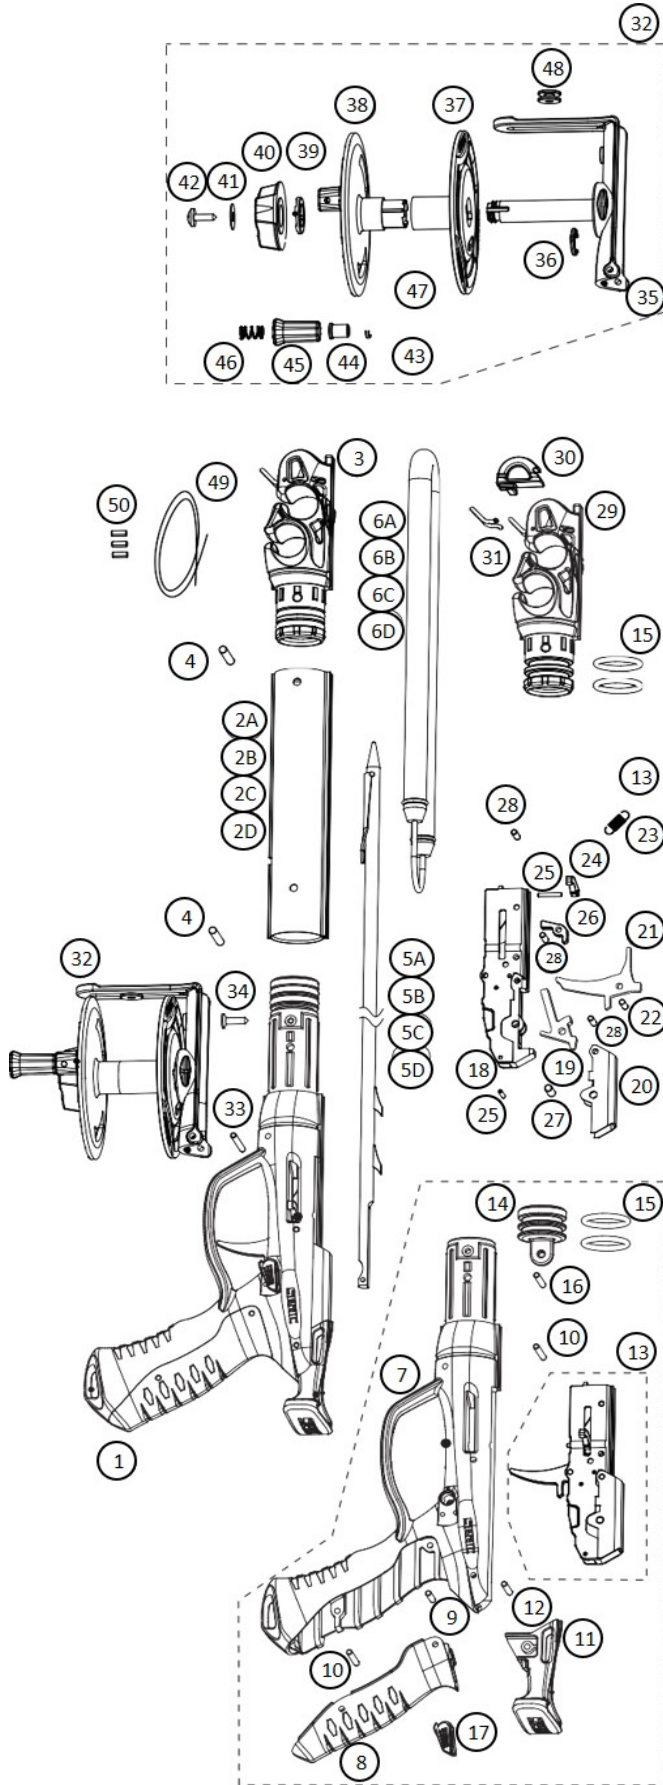

REF	CODE	DESCRIPTION
26	SEE 13	ASSEMBLIES SECTION Vertical line releaser
27	SEE 13	ASSEMBLIES SECTION Stainless steel Pin 4x12.8
28	SEE 13	ASSEMBLIES SECTION Stainless steel Pin 3X12.8
29	1250214	1250214000000A GN 28 muzzle
29	1250216	1250216000000A Kama GN 28 muzzle
30	S311107	1250055000000A Line lock
31	S311108	1250057000000A Line guide
33	1250197	1250197000000A Stainless steel Pin 3x34
34	1250262	1250262000000A UNI6955 A2 3.5x14 screw
35	SEE 32	ASSEMBLIES SECTION Kama reel long bracket
35	SEE 32	ASSEMBLIES SECTION Reel long bracket
35	SEE 32	ASSEMBLIES SECTION Kama reel short bracket
35	SEE 32	ASSEMBLIES SECTION Reel short bracket
36	SEE 32	ASSEMBLIES SECTION AC washer
37+38	SEE 32	ASSEMBLIES SECTION Spool PA6 UPPER+LOWER 50
37+38	SEE 32	ASSEMBLIES SECTION Spool PA6 UPPER+LOWER 50
37+38	SEE 32	ASSEMBLIES SECTION Spool PA6 UPPER+LOWER 30
37+38	SEE 32	ASSEMBLIES SECTION Spool PA6 UPPER+LOWER 30
39	SEE 32	ASSEMBLIES SECTION Tensioning system washer
40	SEE 32	ASSEMBLIES SECTION Tensioning system
41	SEE 32	ASSEMBLIES SECTION M5 5.3X15X1 Washer
42	SEE 32	ASSEMBLIES SECTION A2 4X16 MM Stainless steel screw
43	SEE 32	ASSEMBLIES SECTION Reel pin
44	SEE 32	ASSEMBLIES SECTION Reel bushing
45	SEE 32	ASSEMBLIES SECTION Winding knob
46	SEE 32	ASSEMBLIES SECTION Knob spring
47	SEE 32	ASSEMBLIES SECTION Stainless steel Pin 3x11
48	SEE 32	ASSEMBLIES SECTION Anti-tangling ring
49	S311123	1250075000000A Monoline
50	S311124	1250006000000A Line lock mini sleeve
<b>ASSEMBLIES</b>		
1	1250255	1250255000000A Complete hand grip Guun 28
1	1250254	1250254000000A Complete hand grip Guun 28 Kama
1	1250269	1250269000000A Complete hand grip Guun 28
3	1250246	1250246000000A GN 28 Complete muzzle
3	1250247	1250247000000A Kama Complete muzzle
13	1250260	1250260000000A Complete trigger mechanism Evo
32	1250239	1250239000000A Reel 30 Kama
32	1250238	1250238000000A Reel 30
32	1250241	1250241000000A Reel 50 Kama
32	1250240	1250240000000A Reel 50
<b>NOTE</b>		