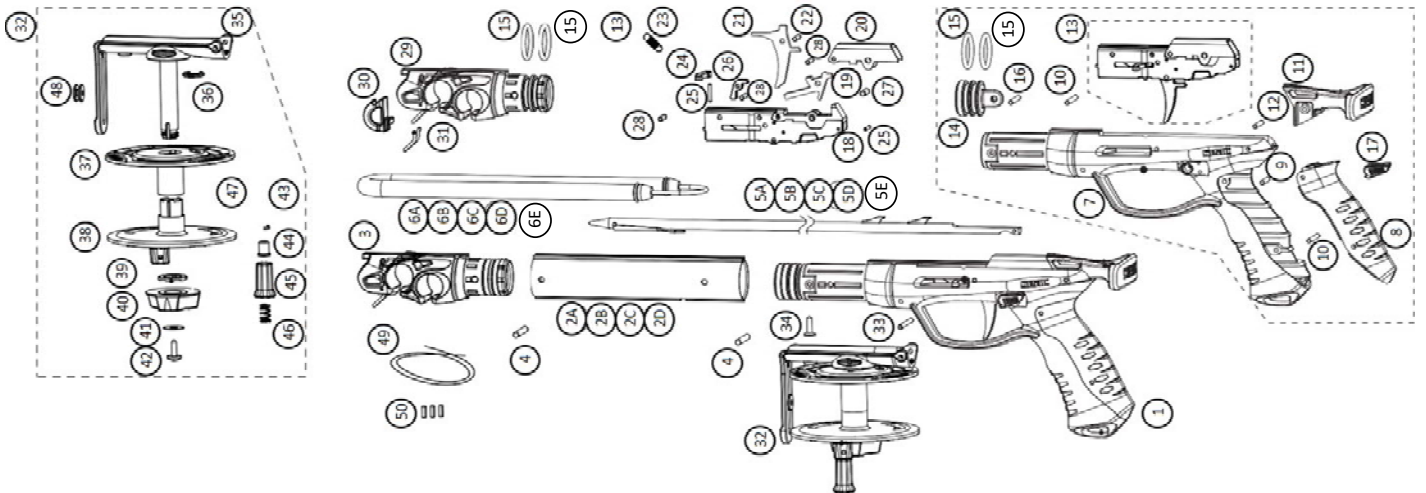

GUUN 28 - GUUN 28 NAKED - GUUN 28 KAMA

CHART NO: 1SG

GUUN 28 - GUUN 28 NAKED - GUUN 28 KAMA

UPDATED: 07/01/2020

REF	CODE		DESCRIPTION
2A	1230041/75	1230041675000A	Guun 28 Kama 75 barrel
2B	1230041/85	1230041685000A	Guun 28 Kama 85 barrel
2C	1230041/95	1230041695000A	Guun 28 Kama 95 barrel
2D	1230041/105	1230041705000A	Guun 28 Kama 105 barrel
2A	1230071/75	1230071675000A	Guun 28 75 barrel
2B	1230071/85	1230071685000A	Guun 28 85 barrel
2C	1230071/95	1230071695000A	Guun 28 95 barrel
2D	1230071/105	1230071705000A	Guun 28 105 barrel
2C	1230111/95	1230111695000A	Guun 28 Makaira 95 barrel
2C	1230111/105	1230111705000A	Guun 28 Makaira 105 barrel
2C	1230111/120	1230111720000A	Guun 28 Makaira 120 barrel
2C	1230111/135	1230111735000A	Guun 28 Makaira 135 barrel
4	S311114	1250105000000A	X-Fire / Thunder pin 4x28
5A	132-11/6,5x115	1320011070480A	G./K./M. 28 75 - Shark laser shaft 17-4PH M.A.SUP.
5B	132-11/6,5x130	1320011070555A	G./K./M. 28 85 - Shark laser shaft 17-4PH M.A.SUP.
5C	132-11/6,5x140	1320011070605A	G./K./M. 28 95 - Shark laser shaft 17-4PH M.A.SUP.6.50X1400
5D	132-11/6,5x150	1320011070655A	G./K./M. 28 105 - Shark laser shaft 17-4PH M.A.SUP.
5E	132-11/6,5x165	1320011070730A	G./K./M. 28 115 - Shark laser shaft 17-4PH M.A.SUP.
6A	127-29-14,5/48	1270029028048A	Guun/Kama 28 75 - PowerRed D circ. sling D.14,5X48
6B	127-29-14,5/54	1270029028054A	Guun/Kama 28 85 - PowerRed D circ. sling D.14,5X54
6C	127-29-14,5/60	1270029028060A	Guun/Kama 28 95 - PowerRed D circ. sling D.14,5X60
6D	127-29-14,5/64	1270029028064A	Guun/Kama 28 105 - PowerRed D circ. sling D.14,5X64
6E	127-29-14,5/72	1270029028072A	Guun/Kama 28 115 - PowerRed D circ. sling D.14,5X72
7	1250202	1250202000000A	PA6 GN DIAM.28 BLACK Hand grip
7	1250201	1250201000000A	PA6 GN DIAM.28 Kama Hand grip
8	1250264	1250264000000A	Large White TPR GN hand grip cover
8	1250203	1250203000000A	White TPR GN hand grip cover guun
9	1250193	1250193000000A	Stainless steel Pin 3x17
10	1250235	1250235000000A	Pin 3x27
11A	1250206	1250206000000A	Standard black chest pad
11A	1250208	1250208000000A	Kama Standard chest pad
11B	1250207	1250207000000A	Small black chest pad
11B	1250209	1250209000000A	Kama small chest pad
12	1250194	1250194000000A	Stainless steel Pin 3x21
14	1250212	1250212000000A	Barrel cap D.28
15	S311110	1250078000000A	O-ring nbr 20x3
16	1250195	1250195000000A	Stainless steel Pin 3x24
17	1250210	1250210000000A	Black safety catch
18	SEE 13	ASSEMBLIES SECTION	Triggering case Evo
19	SEE 13	ASSEMBLIES SECTION	Aisi 304 Evo catch hook
20	SEE 13	ASSEMBLIES SECTION	Stainless steel firing mechanism housing
21	SEE 13	ASSEMBLIES SECTION	Aisi GN 304 Evo
22	SEE 13	ASSEMBLIES SECTION	Stainless steel Pin 3x12
23	SEE 13	ASSEMBLIES SECTION	Thunder spring
24	SEE 13	ASSEMBLIES SECTION	Horizontal line releaser
25	SEE 13	ASSEMBLIES SECTION	Stainless steel Pin 2x12