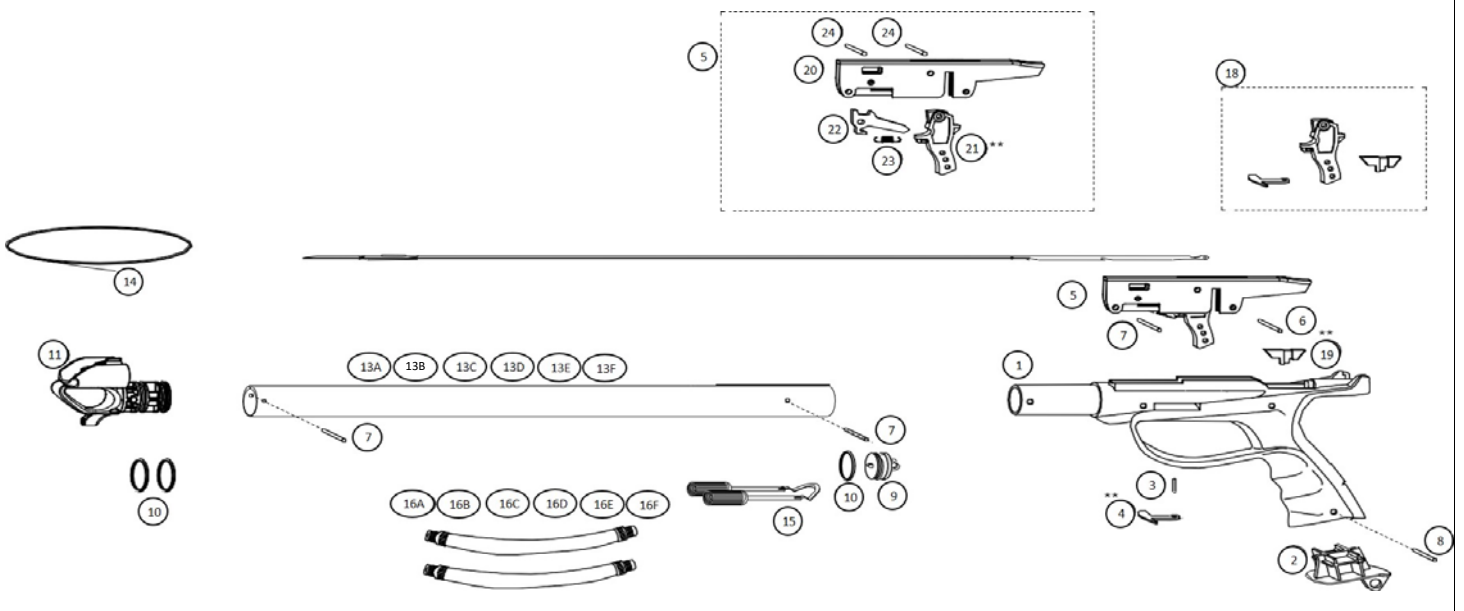

# BLUE - RED GUN

CHART NO: 3SG			BLUE - RED GUN			UPDATED: 07/01/2020		
REF	CODE	DESCRIPTION	REF	CODE	DESCRIPTION			
1	1250284	1250284000000A Blue Gun hand grip	16E	127-31/16x26	1270031031026A Blue Gun 110 - Dual Power Blue Latex			
2	S311103	1250109000000A Thunder Hand grip cap	16F	127-30/16X16	1270030031016A Red Gun 60 - Dual Power Red Latex slings			
3	S315108	1250100000000A Thunder Line releaser pin 12x2	16G	127-30/16X18	1270030031018A Red Gun 75 - Dual Power Red Latex slings			
4	-	- Blue Gun white line releaser **	16H	127-30-16/20	1270030031020A Red Gun 90 - Dual Power Red Latex slings			
6	S315110	1250102000000A Thunder pin 4x21.5	16I	127-30-16/24	1270030031024A Red Gun 100 - Dual Power Red Latex			
7	S311114	1250105000000A X-Fire / Thunder pin 4x28	16L	127-30-16/26	1270030031026A Red Gun 110 - Dual Power Red Latex			
8	S311115	1250106000000A X-Fire / Thunder pin 4x30	17A	132-23/6,5x90	1320023070355A Blue Gun 60 - Tahitian shaft, 6.50x900 mm			
9	S311105	1250108000000A X-Fire / Thunder barrel cap	17B	132-23/6,5x105	1320023070430A Blue Gun 75 - Tahitian shaft, 6.50x1050			
10	S315115	1250079000000A Barrel cap O-ring 20x3.15	17C	132-23/6,5x120	1320023070505A Blue Gun 90 - Tahitian shaft, 6.50x1200			
11	1250280	1250280000000A Complete Blue Gun muzzle	17D	132-23/6,5x130	1320023070555A Blue Gun 100 - Tahitian shaft, 6.50x1300			
13	1230016/60	1230016660000A Blue Gun 60 barrel	17E	132-23/6,5x140	1320023070605A Blue Gun 110 - Tahitian shaft, 6.50x1400			
13A	1230016/75	1230016675000A Blue Gun 75 barrel	19	-	- Blue Gun white safety catch **			
13B	1230016/90	1230016690000A Blue Gun 90 barrel	20	1250279	1250279000000A Blue Gun firing mechanism housing			
13C	1230016/100	1230016700000A Blue Gun 100 barrel	21	-	- Blue Gun white trigger **			
13D	1230016/110	1230016710000A Blue Gun 110 barrel	22	S315106	1250022000000A Thunder-Bolt release cog			
13E	123-1/60	1230017660000A Red Gun 60 barrel	23	S315107	1250073000000A Bolt release tooth spring			
13F	123-1/75	1230017675000A Red Gun 75 barrel	24	S315109	1250101000000A Bolt pin 4x14.5			
13G	123-1/90	1230017690000A Red Gun 90 barrel						
13H	123-1/100	1230017700000A Red Gun 100 barrel						
13I	123-1/110	1230017710000A Red Gun 110 barrel						
14	S311125	1250013000000A Nylon monoline set						
15	3585	1250076000000A Universal articulated wishbone						
16A	127-31/16x16	1270031031016A Blue Gun 60 - Dual Power Blue Latex slings pair 16x16	<b>ASSEMBLIES</b>					
16B	127-31/16x18	270031031018A Blue Gun 75 - Dual Power Blue Latex slings pair 16x18	5	1250287	1250287000000A Complete Blue Gun trigger mechanism			
16C	127-31/16x22	1270031031022A Blue Gun 90 - Dual Power Blue Latex slings pair 16x22	18	1250278	1250278000000A Blue Gun white trigger set			
16D	127-31/16x24	1270031031024A Blue Gun 100 - Dual Power Blue Latex slings pair 16x24						
			<b>NOTE</b>					
			** Components included in the Trigger Set					