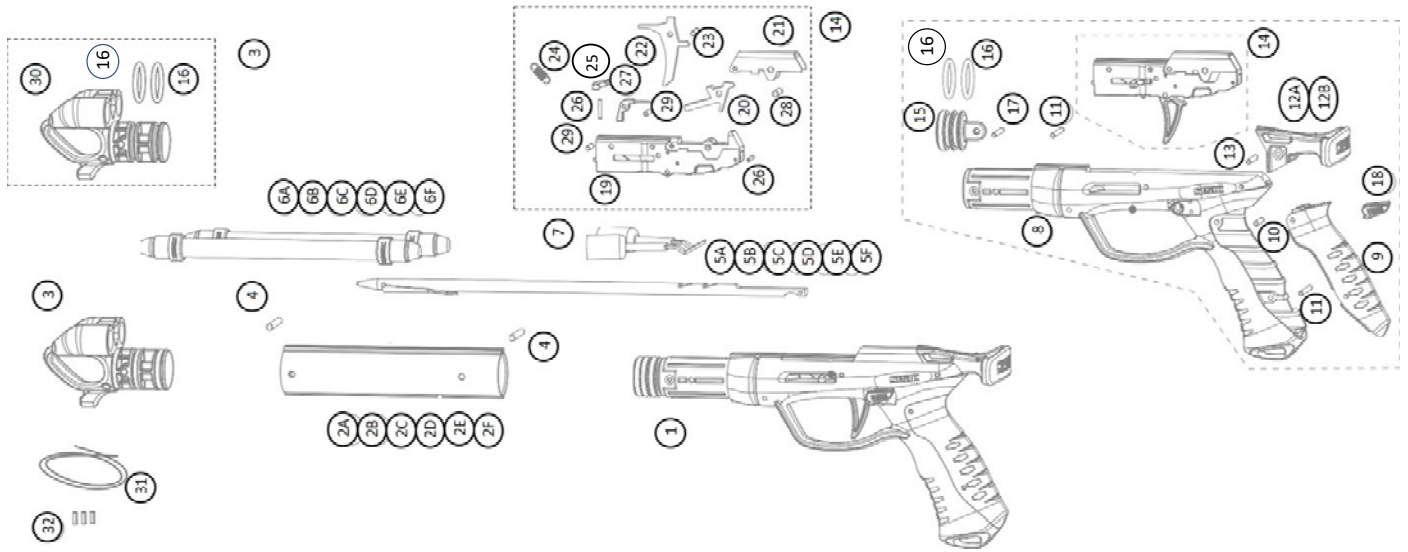

CONDOR

CHART NO: 2SG

CONDOR

UPDATED: 07/01/2020

REF	CODE	DESCRIPTION
2A	1230051/50	1230051650000A Condor 50 barrel
2B	1230051/60	1230051660000A Condor 60 barrel
2C	1230051/75	1230051675000A Condor 75 barrel
2D	1230051/85	1230051685000A Condor 85 barrel
2E	1230051/95	1230051695000A Condor 95 barrel
2F	1230051/105	1230051705000A Condor 105 barrel
4	S311114	1250105000000A X-Fire / Thunder pin 4x28
5A	132-4/6,25x85	1320004050330A Condor / Kama 50 - Tahit. shaft 17-4PH 6.25x850 mm
5B	132-4/6,25x95	1320004050380A Condor / Kama 60 - Tahit. shaft 17-4PH 6.25x950 mm
5C	132-4/6,25x115	1320004050480A Condor / Kama 75 - Tahit. shaft 17-4PH 6.25x1150 mm
5D	132-4/6,25x130	1320004050555A Condor / Kama 85 - Tahit. shaft 17-4PH 6.25x1300 mm
5E	132-4/6,25x140	1320004050605A Condor / Kama 95 - Tahit. shaft 17-4PH 6.25x1400 mm
5F	132-4/6,25x150	1320004050655A Condor / Kama 105 - Tahit. shaft 17-4PH 6.25x1500 mm
6A	127-30/16X18	1270030031018A Condor 50 - Dual PowerRed slings pair 16x18
6B	127-30-16/20	1270030031020A Condor 60 - Dual PowerRed slings pair 16x20
6C	127-30-16/24	1270030031024A Condor 75 - Dual PowerRed slings pair 16x24
6D	127-30-16/26	1270030031026A Condor 85 - Dual PowerRed slings pair 16x26
6E	127-30-16/28	1270030031028A Condor 95 - Dual PowerRed slings pair 16x28
6F	127-30-16/30	1270030031030A Condor 105 - Dual PowerRed slings pair 16x30
7	3585	1250076000000A Universal articulated wishbone
8	1250202	1250202000000A PA6 GN diameter 28 black Hand grip
8	1250201	1250201000000A PA6 GN diameter 28 Kama Hand grip
9	1250267	1250267000000A Large Red TPR GN hand grip cover guun
9	1250249	1250249000000A Red TPR GN hand grip cover guun
10	1250193	1250193000000A Stainless steel Pin 3x17
11	1250235	1250235000000A Stainless steel Pin 3x17
12A	1250206	1250206000000A Standard black chest pad
12A	1250208	1250208000000A Kama Standard chest pad
12B	1250207	1250207000000A Small black chest pad
12B	1250209	1250209000000A Kama small chest pad